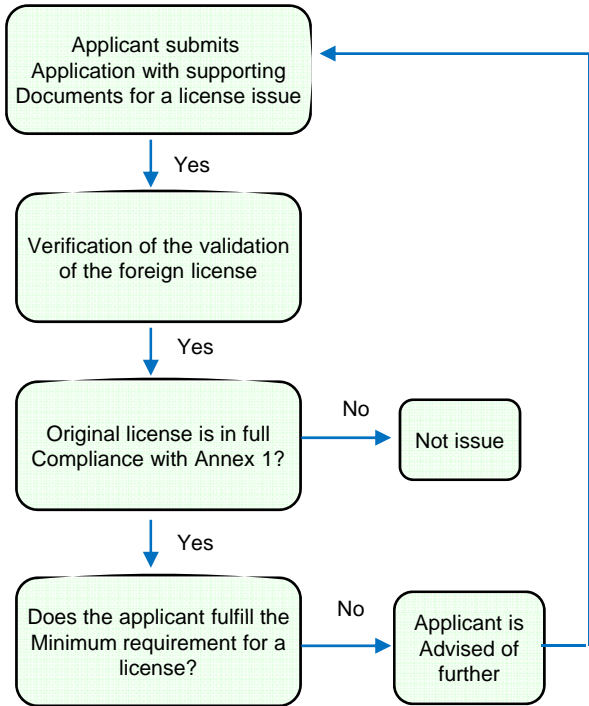

DEPARTMENT OF CIVIL AVIATION Flight Standards Division

Validation Process Flow Chart

Pilot Licence FSD Division

AME Licence Airworthiness Division